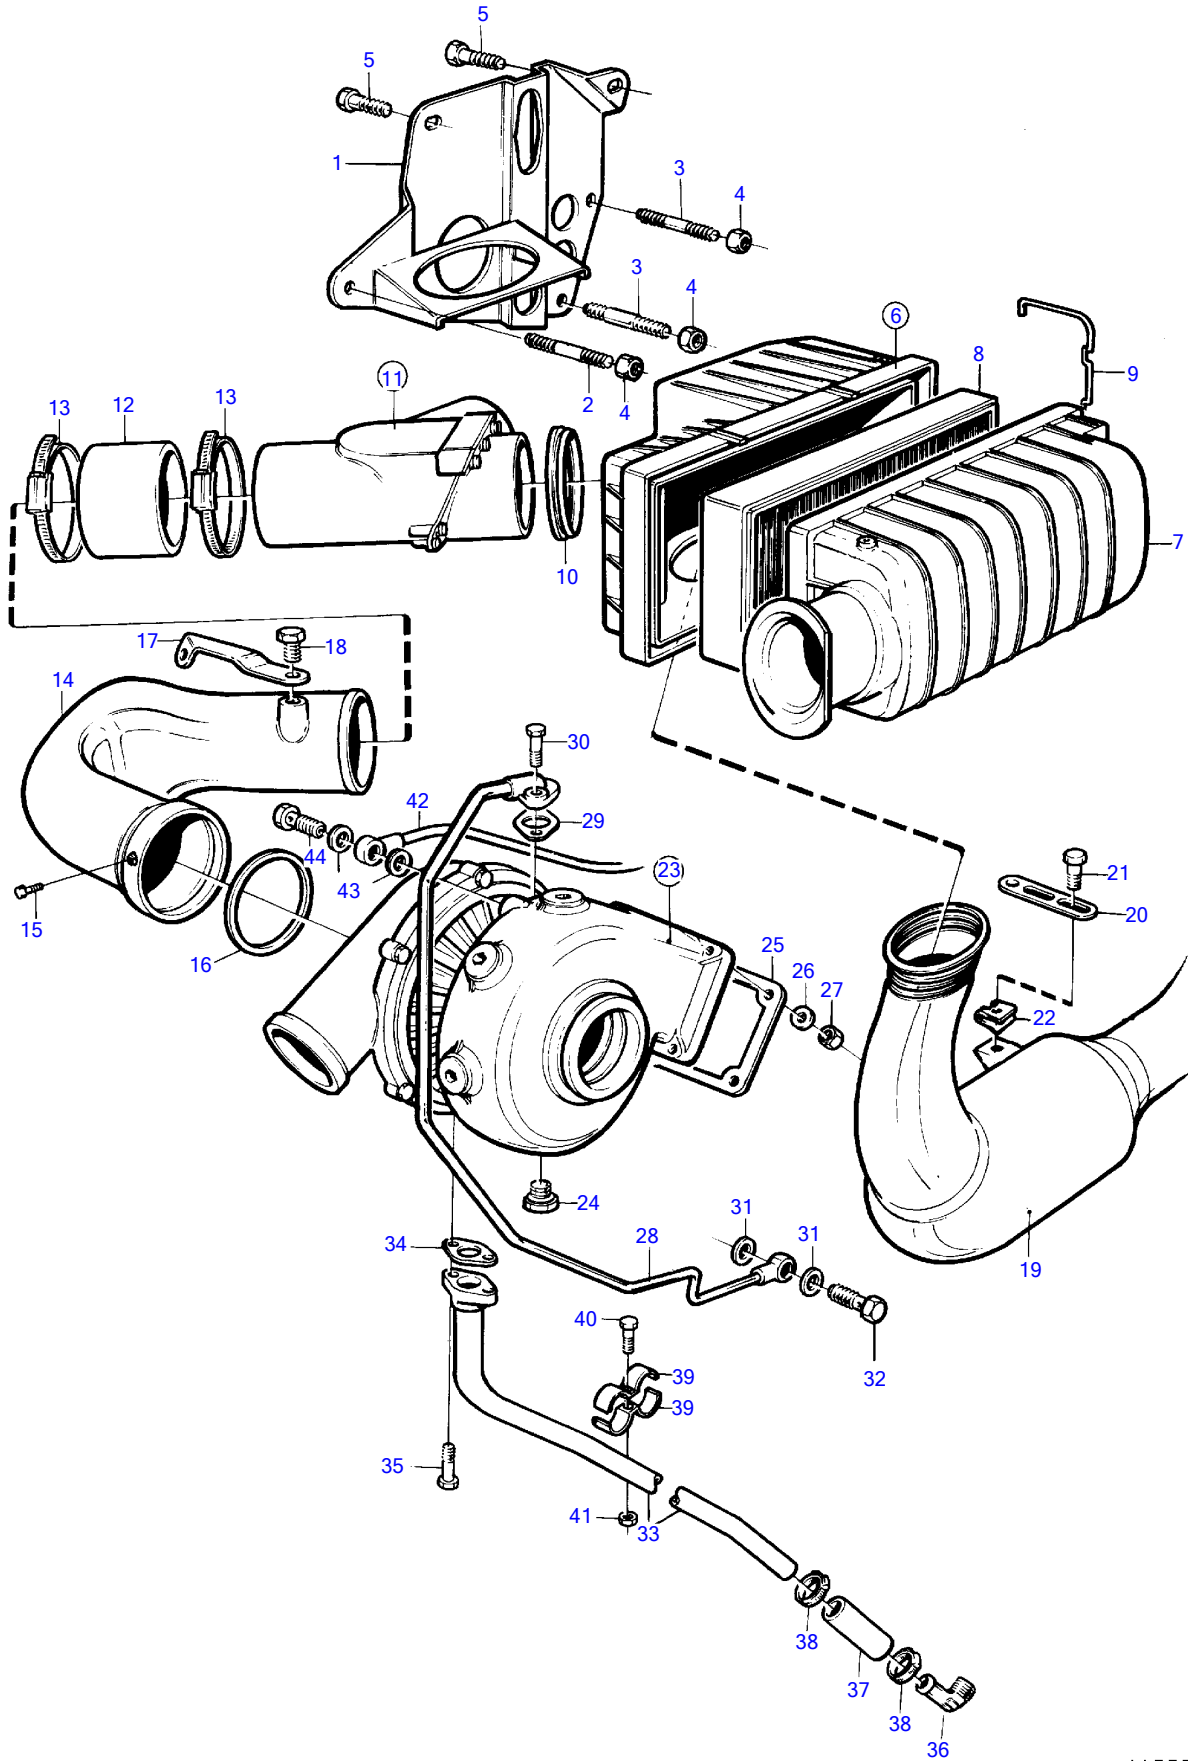

KAMD42A

KAMD42A

REF	PART NO.	QTY	DESCRIPTION	SEE SEC.	NOTES
1	860397	1	Bracket		
2	17378	1	Stud		L=170mm
3	953002	2	Stud		L=125mm
4	971095	3	Flange nut		
5	946934	2	Flange screw		
6	877416	1	Air cleaner		
7	860798	1	• Cardboard tube		
8	876185	1	• Insert		
9	860799	2	• Clip		
10	860504	1	Sealing ring		
11	860402	1	Check valve		
12	861092	1	Hose		(860507)
13	961674	2	Hose clamp		
14	860401	1	Pipe		
15	941792	2	Hex. socket screw		
16	976044	1	O-ring		
17	860709	1	Bracket		
18	965175	1	Flange screw		
19	860389	1	Hose		Air filter-Compressor
20	965537	1	Bracket		
21		1			
22	946331	1	Spring nut		
23	3802070	1	Turbocharger, exch		Product no. 868238,868240,868241,868574,868587,868589.
			• Bulletin 44-46	44-46-EN	Upgrade Turbo for D41A amd D41B Engines
23	3802070	1	Turbocharger, exch		Product no. 868598.
			• Bulletin 44-46	44-46-EN	Upgrade Turbo for D41A amd D41B Engines
24	192134	1	Plug		
25	859111	1	Gasket		
26	955895	4	Washer		
27	940183	4	Hexagon nut		
28	838869	1	Oil pressure pipe		
29	420641	1	Gasket		
30	945444	1	Flange screw		L=25mm
	946671	1	Flange screw		L=30mm
31	969011	2	Gasket		
32	25167	1	Hollow screw		
33	838820	1	Oil return pipe		
34	860105	1	Gasket		
35	945444	2	Flange screw		
36	843879	1	Elbow nipple		
37	466328	1	Rubber hose		
38	943474	2	Hose clamp		
39	820851	2	Clamp		
40	946544	1	Flange screw		
41	945407	1	Flange nut		
42	860215	1	Air vent hose		Turbo-thermostat housing
43	11994	2	Gasket		
44	969299	1	Hollow screw		